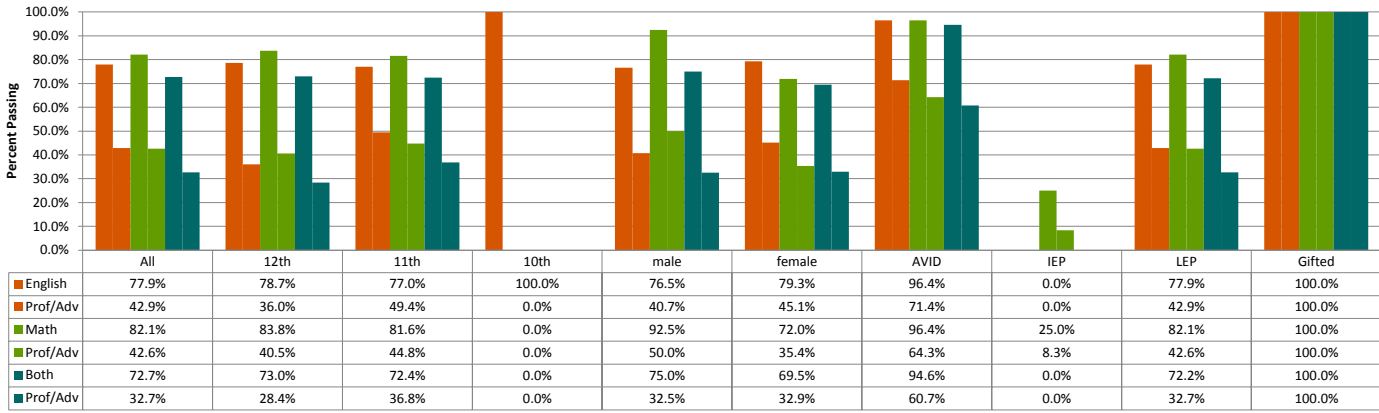

CAHSEE Pass Rate by Sub Group