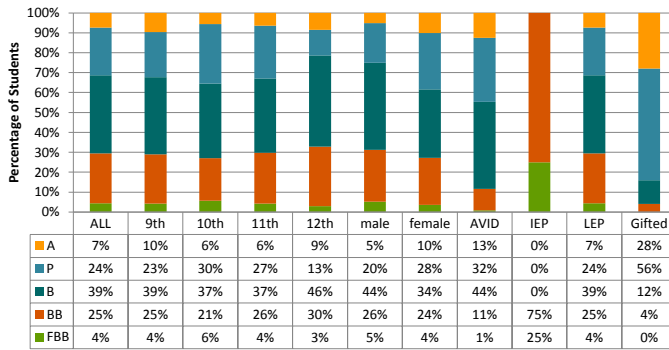

Overall GPA by Numbers of Students

Current Semester GPA by grade level

Grade Distribution

Percentage of Students Passing A-G classes with a C or better - All Classes

Percentage of Students Passing A-G classes with a C or better - Current Report Card

GPA Comparison

CAHSEE Pass Rate by Sub Group

CST Scores English Language Arts

CST Scores Math

CST Scores Social Studies

CST Scores Science