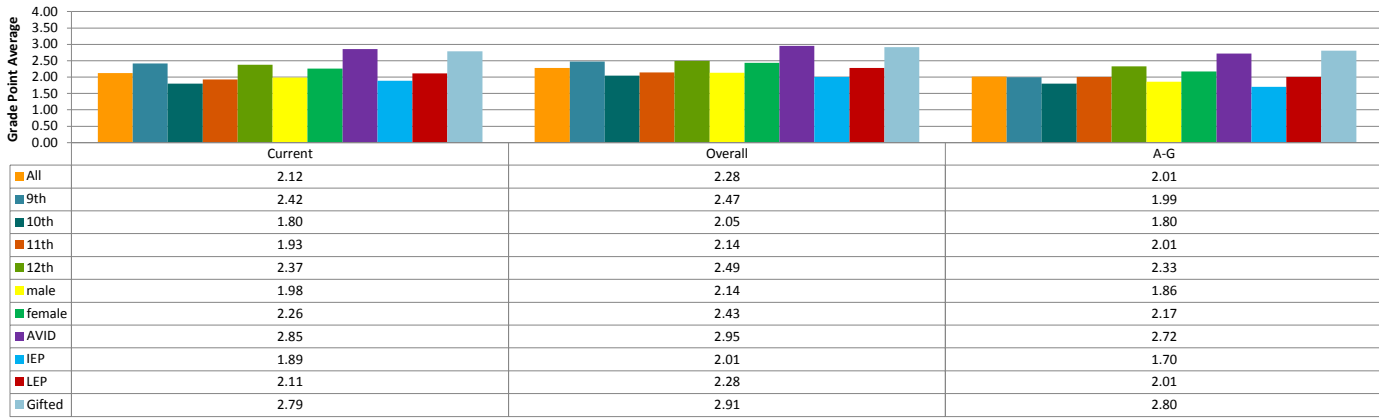

GPA Comparison