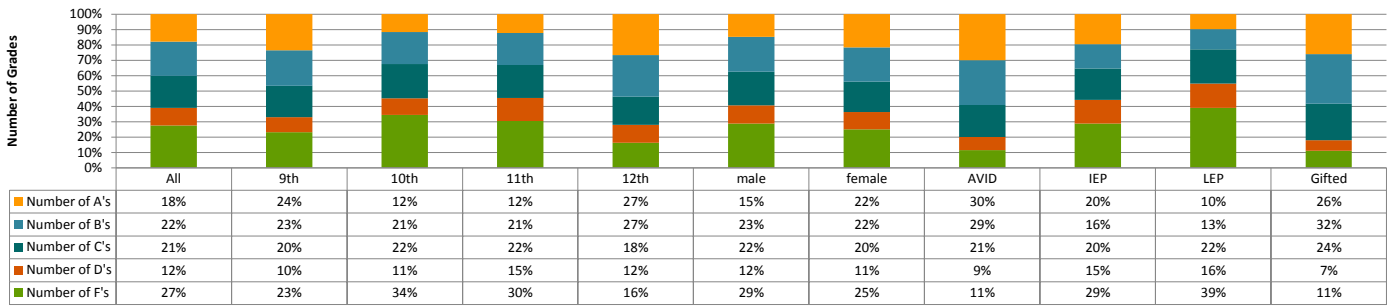

Overall GPA by Numbers of Students

Current Semester GPA by grade level

Grade Distribution

Percentage of Students Passing A-G classes with a C or better - All Classes

Percentage of Students Passing A-G classes with a C or better - Current Report Card

GPA Comparison

CAHSEE Pass Rate by Sub Group

CST Scores English Language Arts

CST Scores Math

CST Scores Social Studies

CST Scores Science