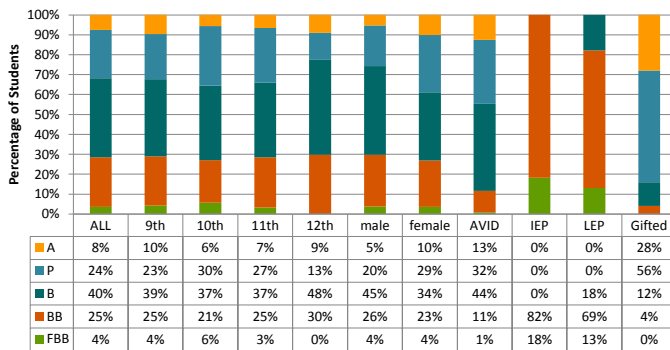

Overall GPA by Numbers of Students

Current Semester GPA by grade level

Grade Distribution

Percentage of Students Passing A-G classes with a C or better - All Classes

Percentage of Students Passing A-G classes with a C or better - Current Report Card

GPA Comparison

CAHSEE Pass Rate by Sub Group

CST Scores English Language Arts

CST Scores Math

CST Scores Social Studies

CST Scores Science