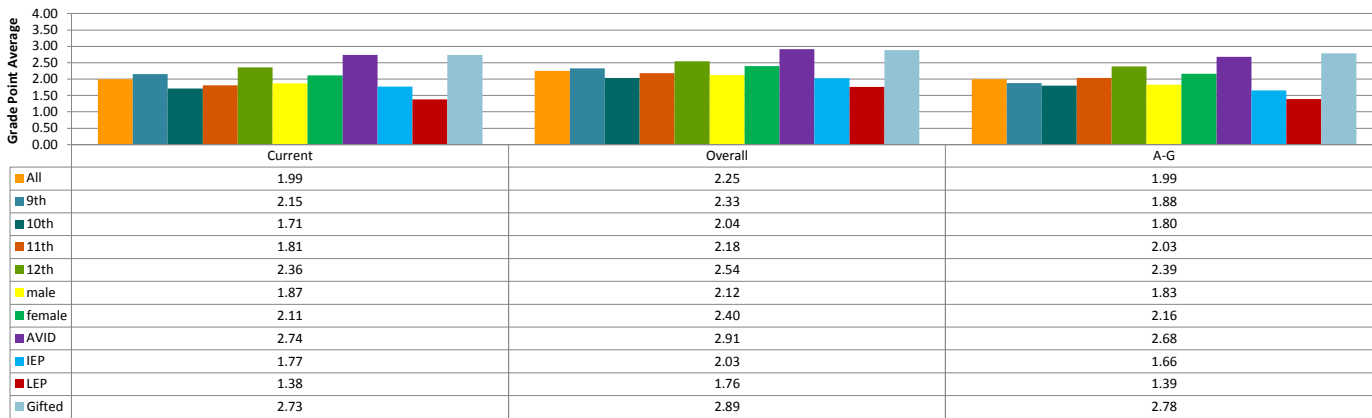

GPA Comparison