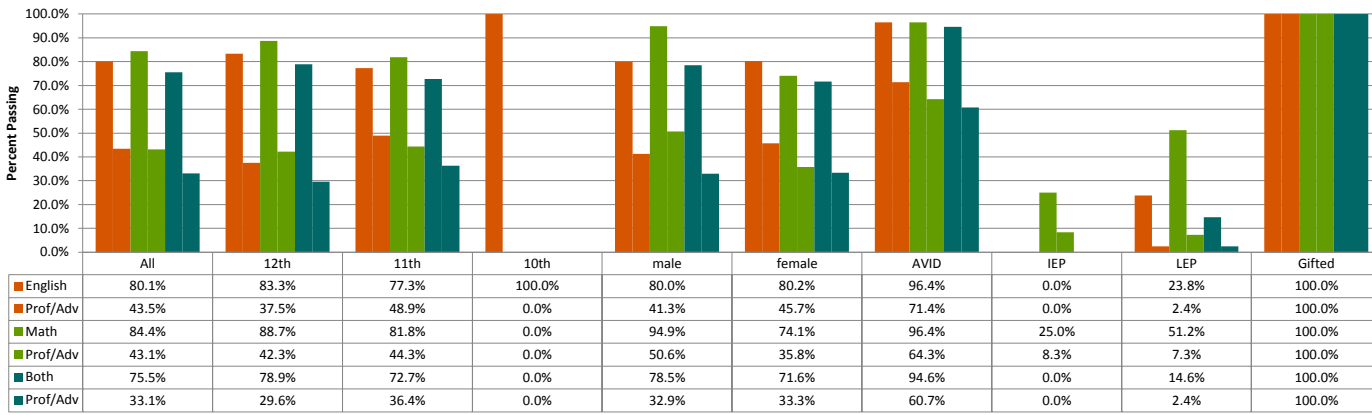

Overall GPA by Numbers of Students

Current Semester GPA by grade level

Grade Distribution

Percentage of Students Passing A-G classes with a C or better - All Classes

Percentage of Students Passing A-G classes with a C or better - Current Report Card

GPA Comparison

CAHSEE Pass Rate by Sub Group

CST Scores English Language Arts

CST Scores Math

CST Scores Social Studies

CST Scores Science